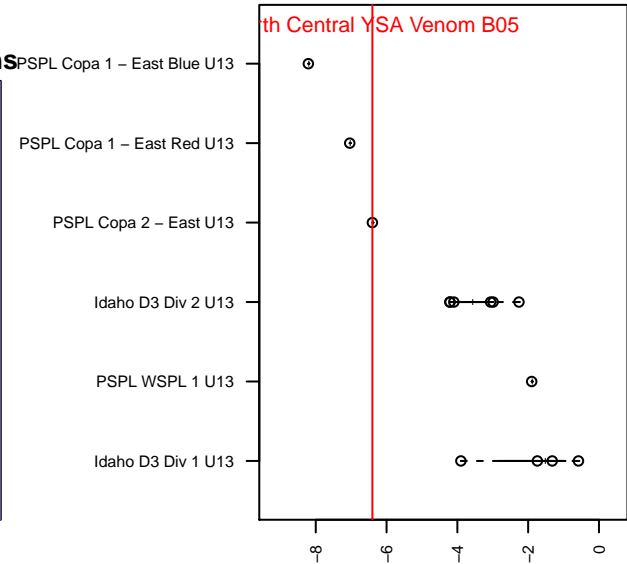

North Central YSA Venom B05

, ID
 B05 total strength=649
 attack=1.01 defense=0.35
 fall league = PSPL Copa 2 – East U13
 spr league = Spr PSPL EWA – '05 Copa 3 – Eε

alt names used:
 North Central Youth Soccer Association Venom
 North Central Youth Soccer Association Venom

Venues played:
 2016 Spr PSPL–Inland Copa 2 U12
 2017 PSPL Copa 2 – East U13
 2017 Spr PSPL EWA – '05 Copa 3 – East U13

North Central YSA Venom B05
 Dots are actual minus expected GF (blue circles) and GA (red triangles).
 Blue line is smoothed change in attack strength. Red is smoothed change in defense strength.

**attack and defense variance (black dot)
relative to other teams
and top 10 in region**

**attack and defense rating
relative to others at age
and all opponents in last 13 months**

Performance relative to 13 month average