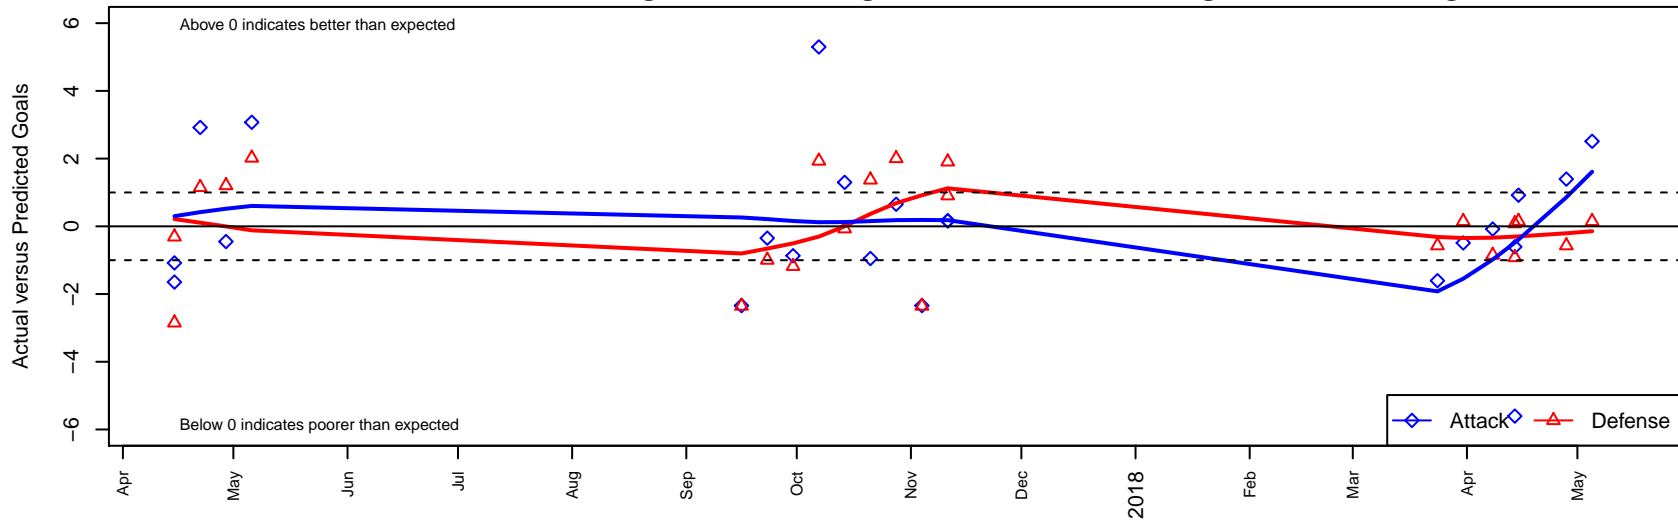

North Central YSA Venom B05

, ID
 B05 total strength=649
 attack=1.01 defense=0.35
 fall league = PSPL Copa 2 – East U13
 spr league = Spr PSPL EWA – '05 Copa 3 – Eε

alt names used:
 North Central Youth Soccer Association Venom
 North Central Youth Soccer Association Venom

Venues played:
 2016 Spr PSPL–Inland Copa 2 U12
 2017 PSPL Copa 2 – East U13
 2017 Spr PSPL EWA – '05 Copa 3 – East U13

North Central YSA Venom B05
 Dots are actual minus expected GF (blue circles) and GA (red triangles).
 Blue line is smoothed change in attack strength. Red is smoothed change in defense strength.

**attack and defense variance (black dot)
relative to other teams
and top 10 in region**

**attack and defense rating
relative to others at age
and all opponents in last 13 months**

Performance relative to 13 month average